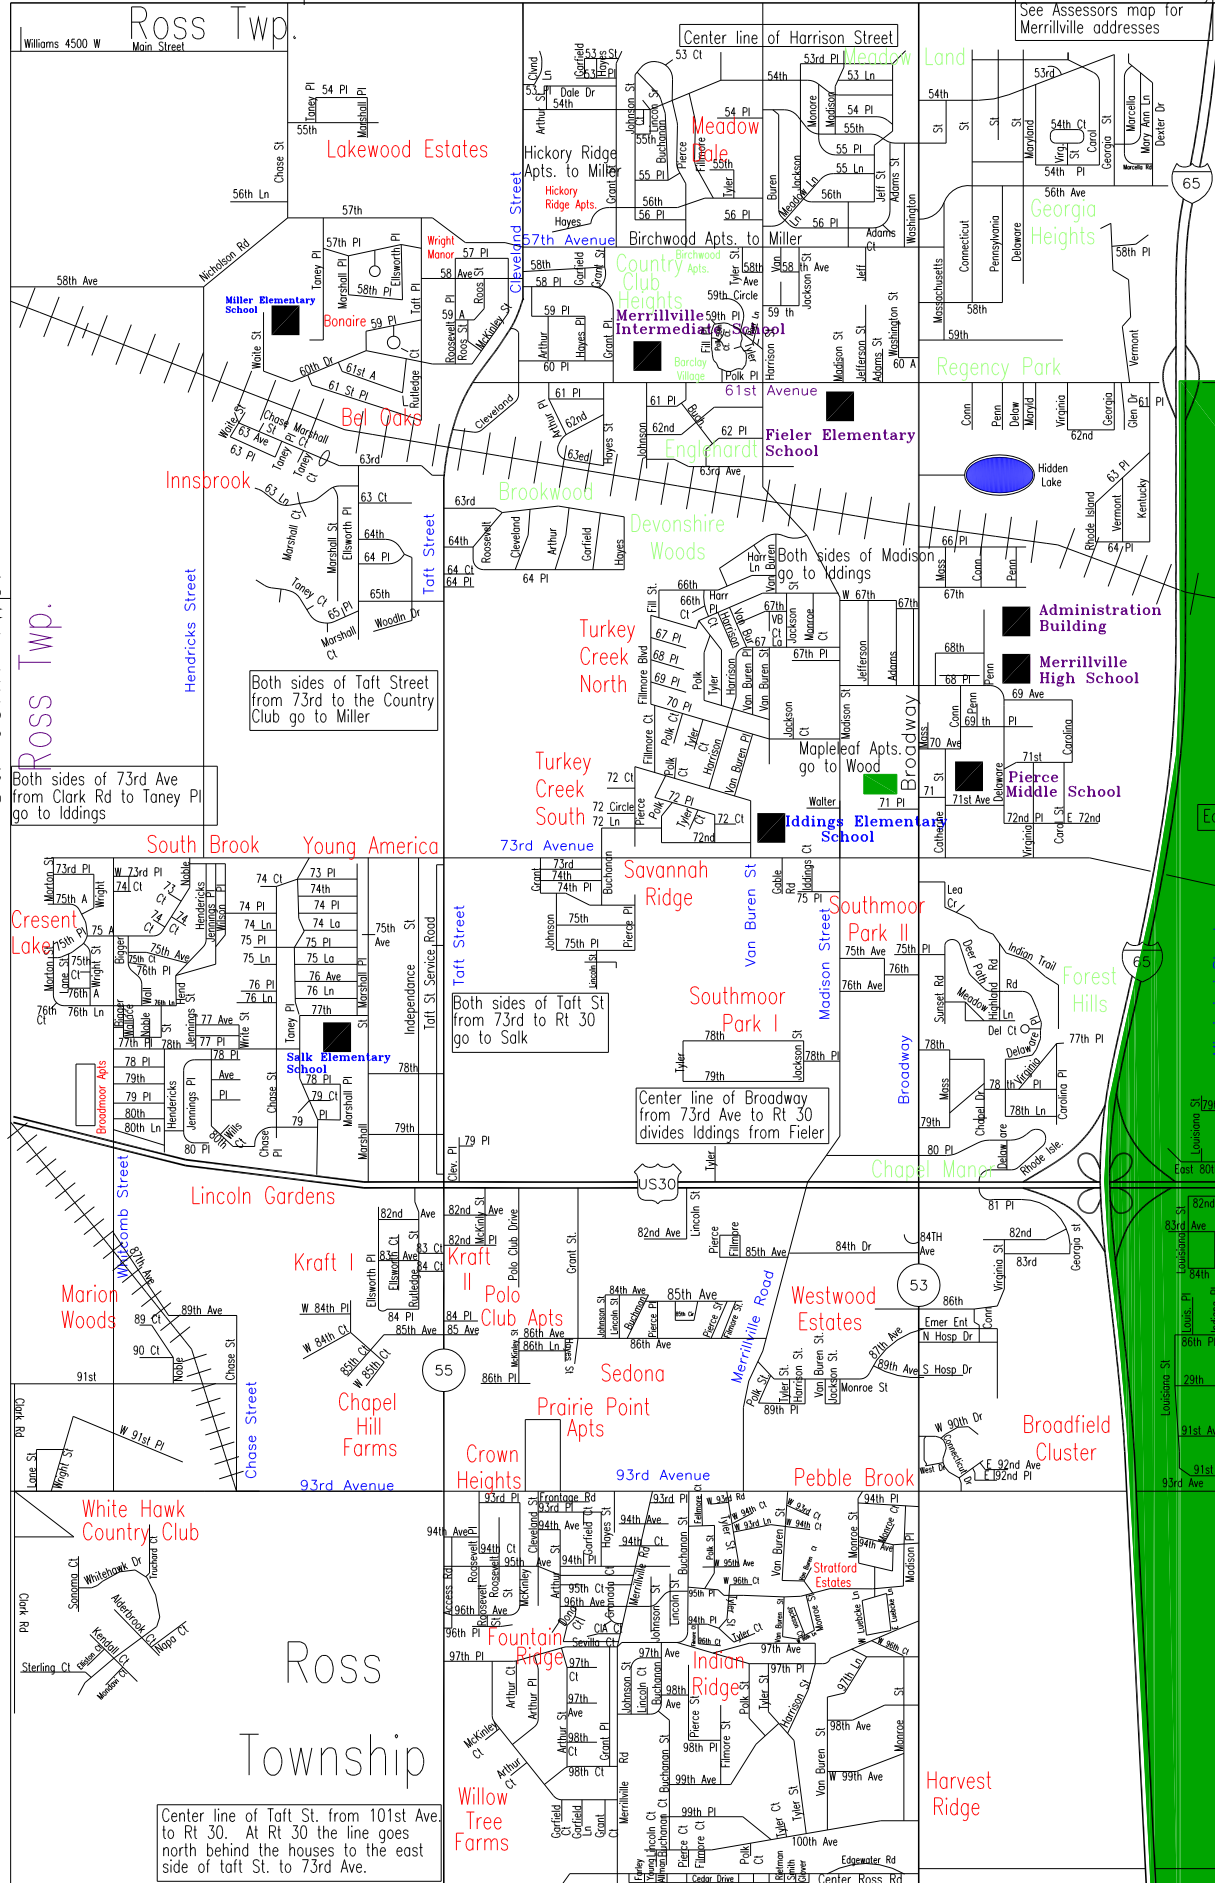

Calumet Twp.

Ross Twp.

Barrington Ridge south of the high tension wires goes to Wood

Lake County

Porter County

Ave. Even numbers on the North side
Odd numbers on the South side
Streets Even numbers on the West side
Odd numbers on the East side

Elementary Districts

 Wood

Winfield Twp.

DRAWN BY: CHRIS NAWRAJ 2004