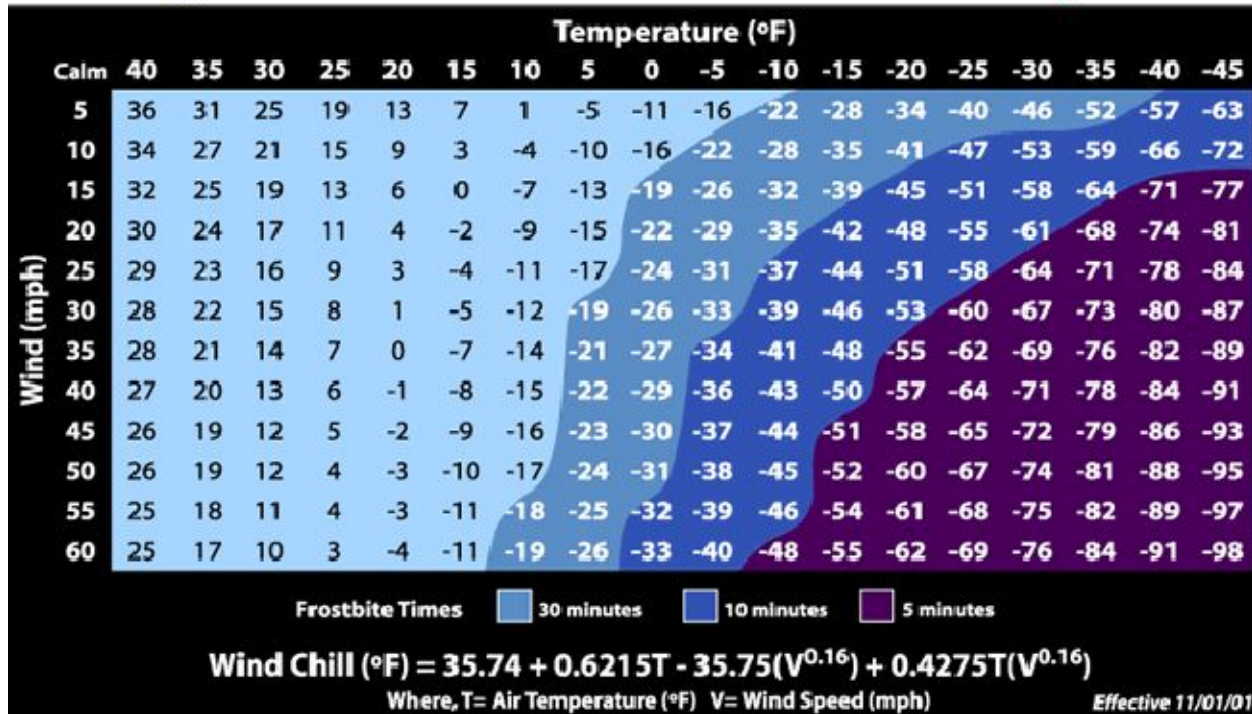

Snowfall

- The variation in actual snowfall compared to predicted snowfall impacts the decision whether school is delayed or closed. Such a decision, except in extreme situations, will generally be made in the morning.

Extreme Cold

- Merrillville Community School Corporation uses the hourly temperature predictions for its zip code from the National Oceanic and Atmospheric Administration (noaa.gov). If air temperature is predicted by NOAA to be -20 degrees or below real feel temperature (the combination of the temperature and wind chill factor), the school will consider a two-hour delay for the start of school. If the air temperature is predicted to remain at -20 degrees or below a delay may turn into a closing. Also, if the actual air temperature is predicted to be -20 or below, the school will consider closing. Such a determination will be made as early as possible.

Monitoring Temperatures

- We use the National Weather Service Wind Chill Chart displayed below for assessing temperatures and wind chill when considering a school closure or delay.

NWS Windchill Chart

Delayed Start