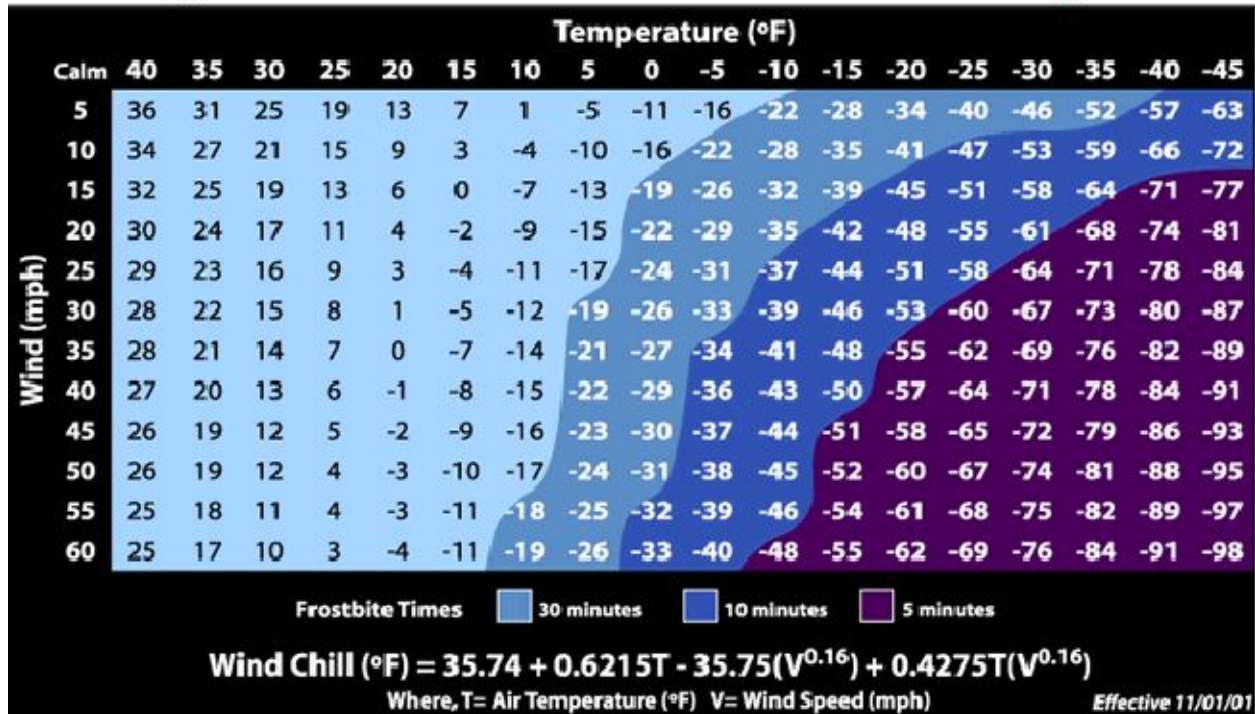

Snowfall

- The variation in actual snowfall compared to predicted snowfall impacts the decision whether school is delayed or closed. Such a decision, except in extreme situations, will generally be made in the morning.

Extreme Cold

- Merrillville Community School Corporation uses the hourly temperature predictions for its zip code from the National Oceanic and Atmospheric Administration (noaa.gov). If air temperature is predicted by NOAA to be -20 degrees or below real feel temperature (the combination of the temperature and wind chill factor), the school will consider a two-hour delay for the start of school. If the air temperature is predicted to remain at -20 degrees or below a delay may turn into a closing. Also, if the actual air temperature is predicted to be -20 or below, the school will consider closing. Such a determination will be made as early as possible.

Monitoring Temperatures

- We use the National Weather Service Wind Chill Chart displayed below for assessing temperatures and wind chill when considering a school closure or delay.

NWS Windchill Chart

Delayed Start